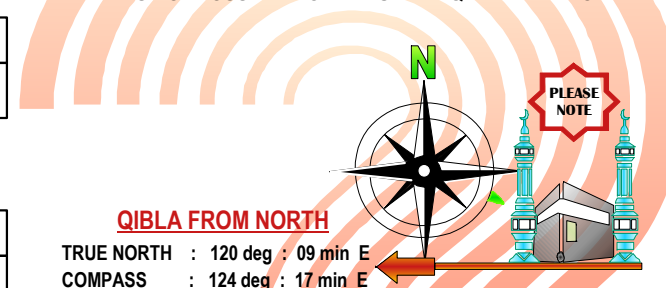

DURING THE PERIOD 11 NOVEMBER TO 31 JANUARY IT IS NOT POSSIBLE TO CALCULATE IQBLA DIRECTION.

MORE ACCURATE METHOD THAT APPLIES TO ANY PLACE IN THE WORLD

It is not advisable to determine Qibla using compass specially for Orienting Masjid. The following method which uses the sun is more reliable. It has been observed for centuries and reported in many books by Muslims around the world that two times a year the sun comes overhead above Ka'bah. This is observational fact for centuries, and is used to set the correct Qibla direction in places far from Makkah by Muslims for last so many centuries. Those two dates and times are :
May 28 at 9:18 UT and July 16 at 9:27 UT (UT =GMT)