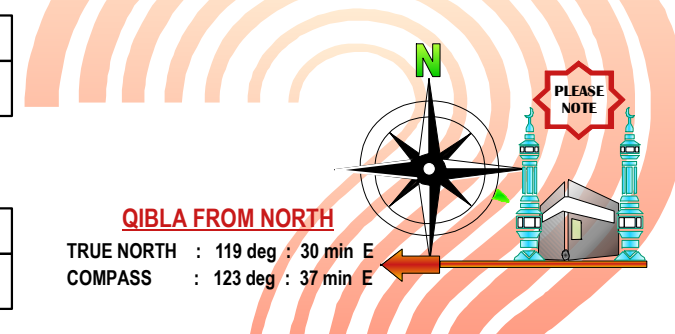

DURING THE PERIOD 11 NOVEMBER TO 31 JANUARY IT IS NOT POSSIBLE TO CALCULATE IQBLA DIRECTION.

MORE ACCURATE METHOD THAT APPLIES TO ANY PLACE IN THE WORLD

It is not advisable to determine Qibla using compass specially for Orienting Masjid. The following method which uses the sun is more reliable. It has been observed for centuries and reported in many books by Muslims around the world that two times a year the sun comes overhead above Ka'bah. This is observational fact for centuries, and is used to set the correct Qibla direction in places far from Makkah by Muslims for last so many centuries. Those two dates and times are :
May 28 at 9:18 UT and July 16 at 9:27 UT (UT =GMT)