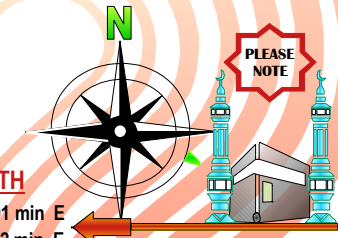

NOTES

- ☀️ GMT TO BST TIME CHANGE DEPENDING UPON OCCURRENCE OF LAST SUNDAY IN THE MONTH OF MARCH.
- ☀️ BST TO GMT TIME CHANGE DEPENDING UPON OCCURRENCE OF LAST SUNDAY IN THE MONTH OF OCTOBER.

GMT (UNIVERSAL TIME - UT)
APPLIED FROM THE LAST SUNDAY IN THE MONTH OF OCTOBER FOLLOWED BY THE MONTHS OF NOVEMBER, DECEMBER, JANUARY AND FEBRUARY TO THE LAST SATURDAY IN THE MONTH OF MARCH.

BST (BRITISH SUMMER TIME)
APPLIED FROM LAST SUNDAY IN THE MONTH OF MARCH FOLLOWED BY THE MONTHS OF APRIL, MAY, JUNE, JULY, AUGUST AND SEPTEMBER TO THE LAST SATURDAY IN THE MONTH OF OCTOBER.

DURING THE PERIOD 11 NOVEMBER TO 31 JANUARY IT IS NOT POSSIBLE TO CALCULATE IQBLA DIRECTION.

QIBLA FROM NORTH

TRUE NORTH : 118 deg : 01 min E
COMPASS : 120 deg : 32 min E

MORE ACCURATE METHOD THAT APPLIES TO ANY PLACE IN THE WORLD

It is not advisable to determine Qibla using compass specially for Orienting Masajid. The following method which uses the sun is more reliable. It has been observed for centuries and reported in many books by Muslims around the world that two times a year the sun comes overhead above Ka'bah. This is observational fact for centuries, and is used to set the correct Qibla direction in places far from Makkah by Muslims for last so many centuries. Those two dates and times are : May 28 at 9:18 UT and July 16 at 9:27 UT (UT =GMT)

FOR FURTHER INFORMATION REGARDING THIS PUBLICATION
CONTACT : info@iaravat.com